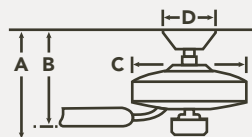

COORDINATING LIGHTING

To see the complete Seaside™ Collection visit Kichler.com.

BLADE SPECS

Blade Finish & Part Number (Side 1) **Fan Finish (Reversible)**

Walnut
FB310181
OZ

OZ
Olde
Bronze®

Weathered White Walnut
FB310181
WZC

WZC
Weathered
Zinc

HANGING MEASUREMENTS

WITH 6" DOWNROD

Fixture Drop (from ceiling)	Blade Drop (from ceiling)	Housing (width)	Ceiling Canopy (width)
A: 20.00"	B: 10.50"	C: 15.00"	D: 6.25"

AIR PERFORMANCE

AIRFLOW Cubic Ft. Per Minute on High	POWER USAGE Watts on High (Excludes Lights)	AIRFLOW EFFICIENCY Cubic Ft. Per Minute Per Watt
5564	60	93